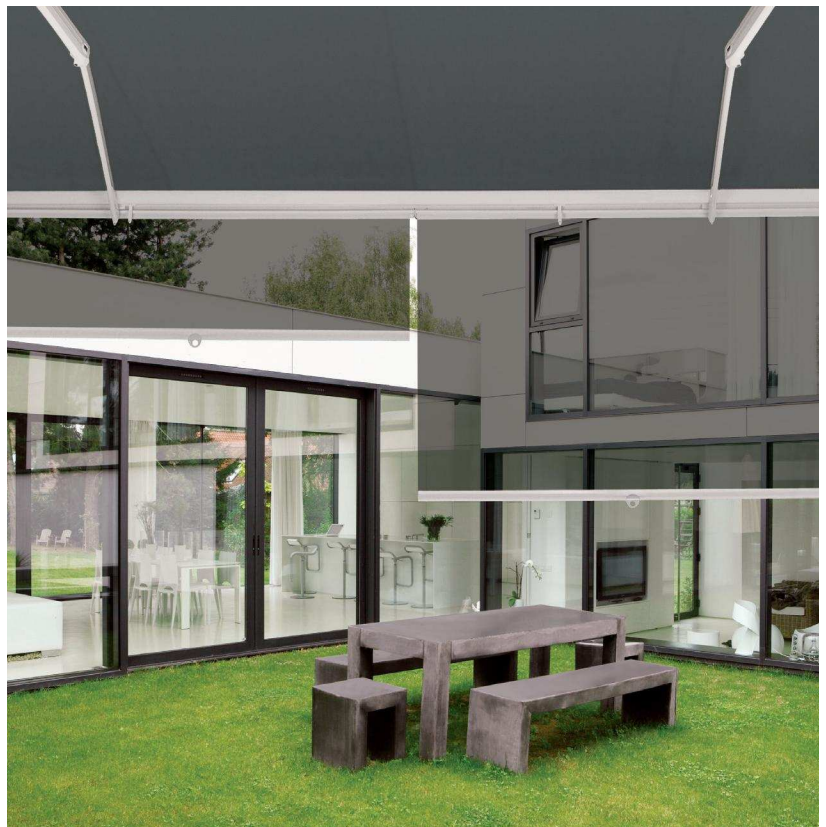

SV 8859 Nature

SV 8873 Ardoise

SV 8862 Paille

SV 8865 Bordeaux

SUNWORKER

Ordering code:
SWK + colour ref + width
Width : 150 cm and 300 cm

SUNWORKER Metal

Ordering code:
SWM + colour ref + width
Width : 150 cm and 300 cm